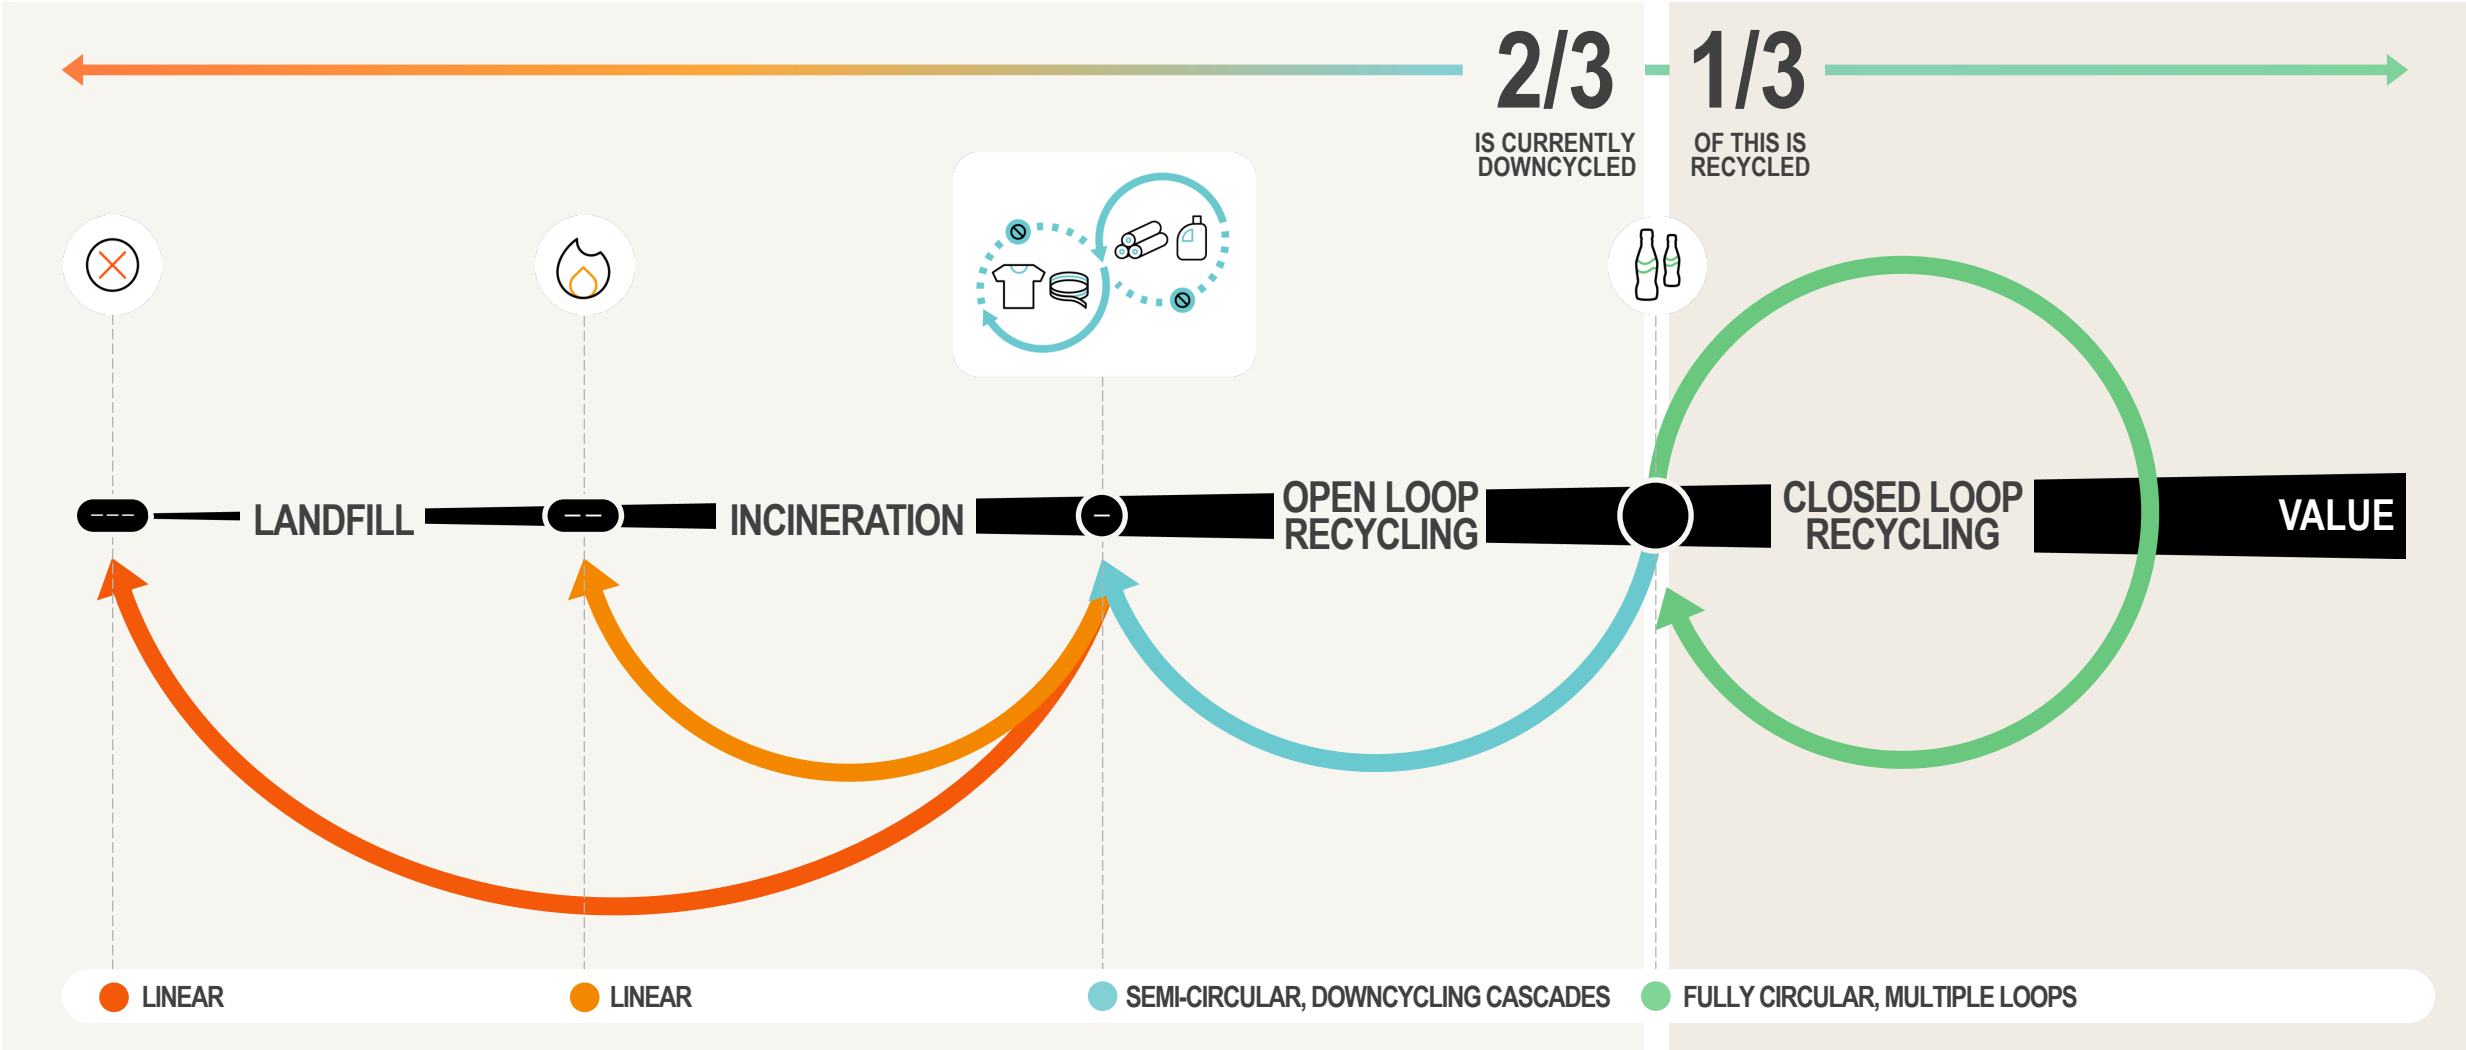

WHAT HAPPENS TO PET BOTTLES THAT ARE COLLECTED IN EUROPE?

WHY DOES PRIORITY RIGHT TO FAIR ACCESS TO PET MATTER?

IT DRIVES BETTER ENVIRONMENTAL OUTCOMES BY:

- 1 Breaking the downcycling cascade
- 2 Enabling beverage producers to establish fully circular recycling by turning bottles back into bottles.

Source: Eunomia – how circular is PET? 2022